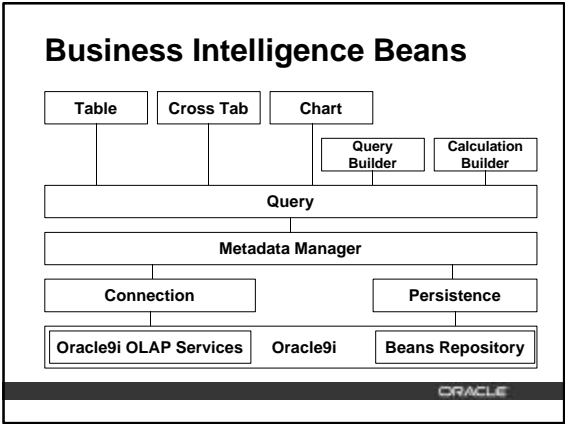

ORACLE

Oracle Relational Database

- High performance cell access
 - Parallel query
 - Bitmap join indexes
 - Grouping sets & partition pruning
 - Automatic memory tuning
 - OLAP Calculations
- Summary Management

ORACLE

Summary Management

ORACLE

Management

- Oracle Enterprise Manager
 - Data modeling
 - Job scheduling
 - Performance monitoring
 - Users
 - Security

ORACLE

ORACLE

ORACLE

Business Intelligence Beans

- ## Common UI for Oracle BI
- Provides common user interface across Oracle products
 - Discoverer
 - Reports
 - Portal
 - Etc.

Product	Channel	Region	Value
Products	Channels	Region of the World	11,247,732
Products	Channels	Americas	3,228,702
Products	Channels	Europe	4,897,148
Products	Channels	Asia	12,933,000