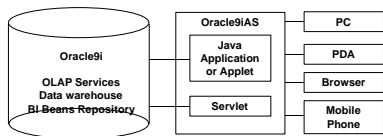

Application Deployment