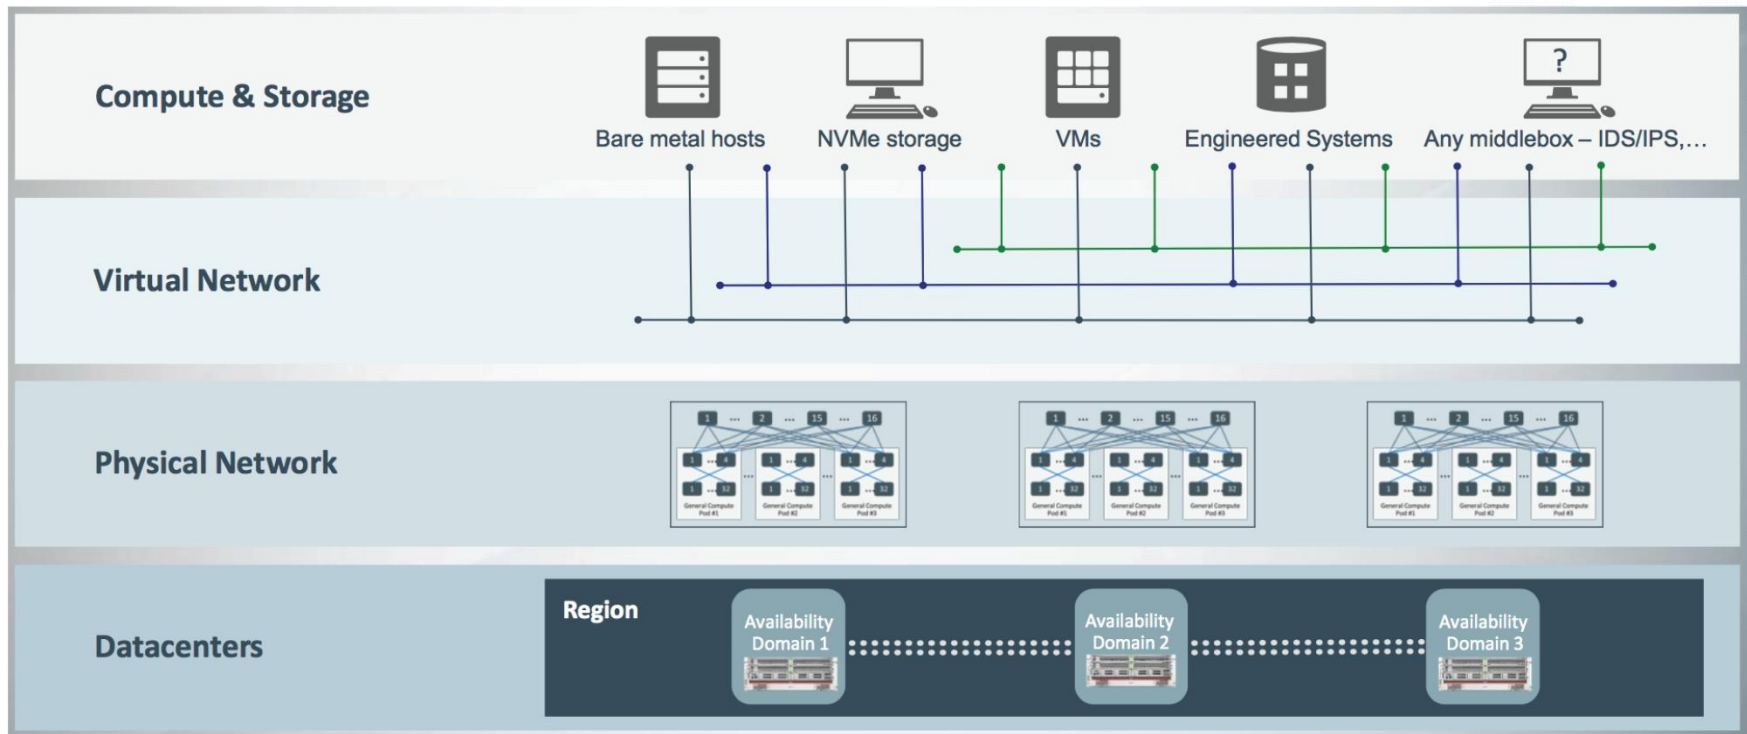

OCI Differentiators

OCI has three important differentiators:

1. Flat, non-blocking network
2. Off-box IO virtualization
3. Storage

Flat, non-blocking network

OCI has created data centers from the ground up with a flat non-blocking network based on Clos network topology (named after Charles Clos) used by telecom companies, where any component (Compute, Storage etc.) can talk to any other with a maximum of **two hops**. A flat Clos network speeds up traffic by reducing the number of routers and switches that data has to pass through

- Flat, fast and predictable data rates
- Very high scale – approx. 1 million network ports in an availability domain
- < 100µs RTT (Round Trip Time) latency, 10Gb/s bandwidth

Off-box IO virtualization

Highly configurable private overlay networks

- move management and I/O out of the hypervisor
- reduce compute overhead
- provide bare metal instances.

Oracle took I/O virtualization out of the hypervisor and put it in the network. Such “off-box” I/O virtualization does a couple of things. It eliminates a common cloud performance problem known as “noisy neighbor,” whereby server performance degrades because multiple virtual machine workloads are accessing the same hypervisor at the same time, causing I/O bottlenecks.

Off-box IO virtualization

Storage

- All NVMe-based (Non-Volatile Memory Express) storage infrastructure
- 25K IOPS per volume, at 320 MB/s throughput
- Sub-millisecond latencies
- Configurable volume sizes: 50 GB to 2TB in 1 GB increments
- No storage performance concerns - provision your required capacity and performance scales linearly.
- The price is a simple 5 cents a month for each GB you provision.