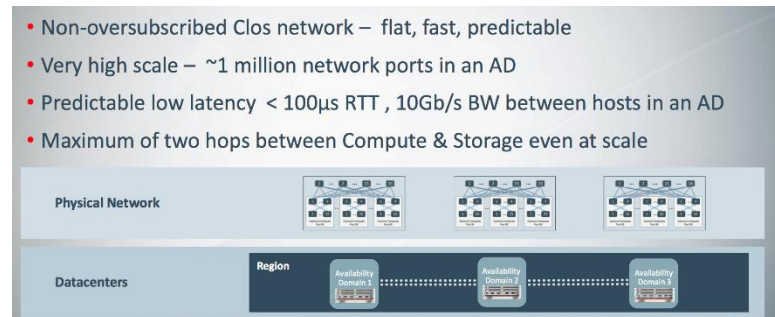

Oracle Cloud Infrastructure - Built for Enterprise

- Generation 2 for Modern Cloud Infrastructure
- Oracle has built the data centers from the ground up
- They formed an **A Team** at Seattle hiring from Azure & AWS, who designed the Oracle Cloud Infrastructure learning from mistakes
- High Performance is a key goal – Designed for Enterprise Customers
- Oracle RAC & Exadata are available on OCI - A major differentiator