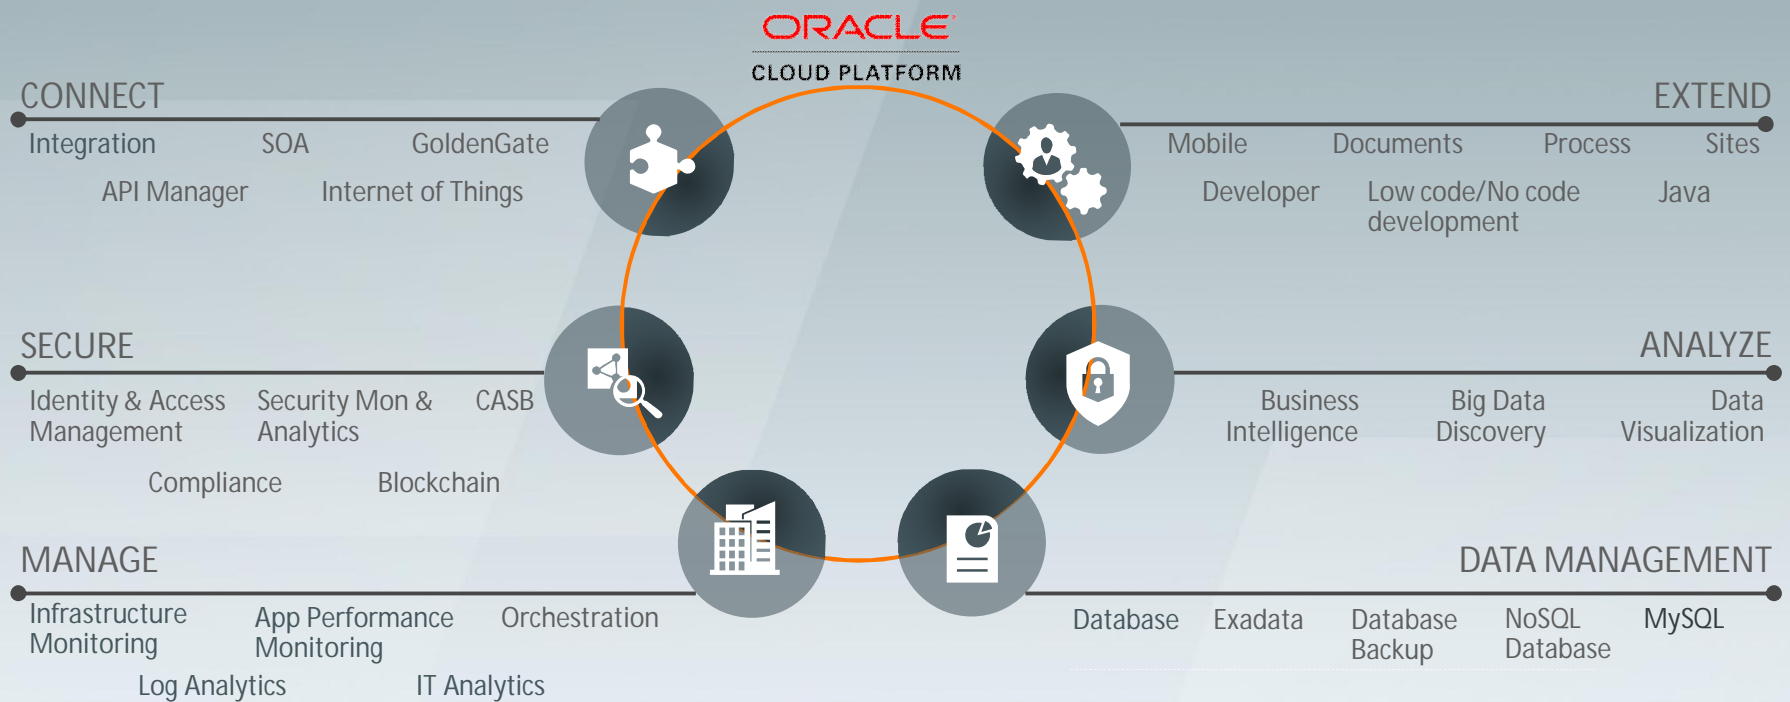

Each enterprise comes to the cloud in its own way

Business operations

Each enterprise comes to the cloud in its own way

Each enterprise comes to the cloud in its own way

Paths to Cloud

Oracle Cloud Platform lets you connect, extend, secure and analyze all of your workloads

ORACLE

Copyright © 2017, Oracle and/or its affiliates. All rights reserved.

Oracle Cloud Terminology

- OMCS – On Demand
- OCI Classic – Opublic Cloud
- OCI – Bare Metal CS

Cloud 2.0

The second generation of modern cloud infrastructure from Oracle has the following capabilities:

- Deploy bare metal servers in minutes
- Raw server performance without the hypervisor overhead
- Pay for what you use
- Integrated compute, storage, and database services in a low-latency private network
- Enterprise-level governance
- High availability for traditional and modern applications
- All features usable via console or API

OCI Differentiators

OCI has three important differentiators:

1. Flat, non-blocking network
2. Off-box IO virtualization
3. Storage

Flat, non-blocking network

OCI has created data centers from the ground up with a flat non-blocking network based on Clos network topology (named after Charles Clos) used by telecom companies, where any component (Compute, Storage etc.) can talk to any other with a maximum of **two hops**. A flat Clos network speeds up traffic by reducing the number of routers and switches that data has to pass through